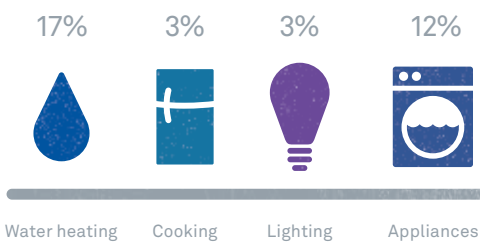

You work hard to save energy.
Now let Nest do the work.