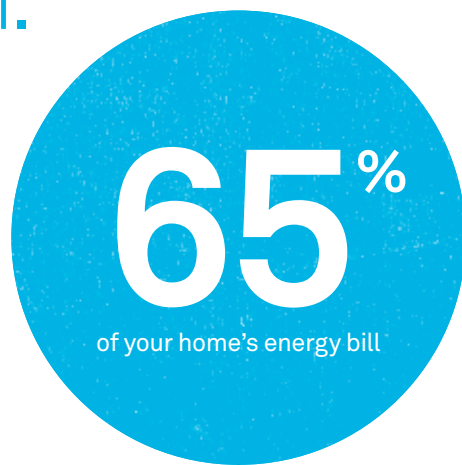

It's time to rethink your heating system.

Heating makes up 65% of your energy bill – about £1340 a year – but heating controls have scarcely changed in decades.

You shouldn't have to walk back and forth to the programmer to get comfortable. Or turn on the heat for an hour and hope it's enough. Or guess what the heating bill will look like. Or freeze solid in the name of efficiency.